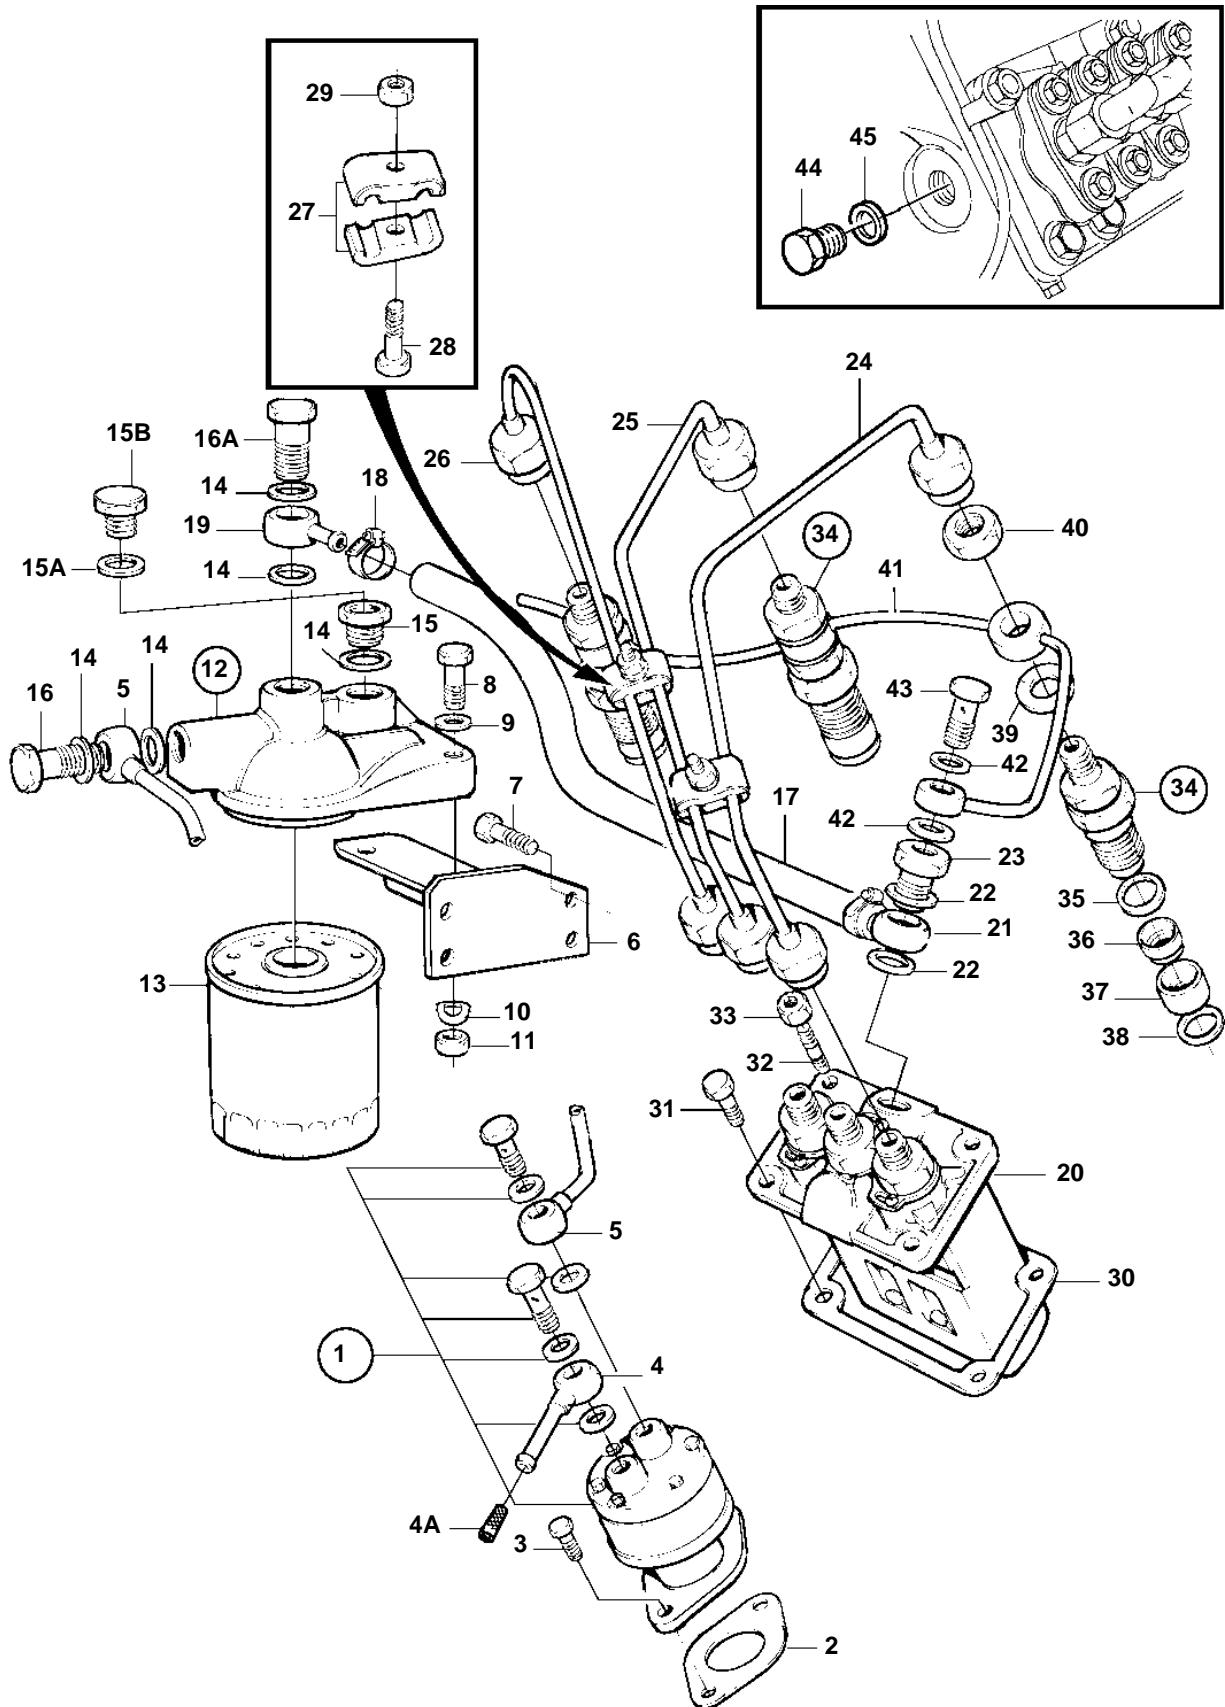

MD2030C, MD2030D

MD2030C, MD2030D

REF	PART NO.	QTY	DESCRIPTION	SEE SEC.	NOTES
1	3580100	1	Feed pump	171	
2	3580111	1	Gasket		
3	3580269	2	Screw		
4	3580107	1	Banjo nipple		
4A	3582507	1	Strainer		
5	3580395	1	Tube		
6	3580393	1	Stay		
7	3580104	4	Screw		
8	970948	2	Screw		(3580109)
9	3580108	2	Washer		
10	3580015	2	Spring washer		
11	971071	2	Nut		
12	3580095	1	Fuel filter		
13	861477	1	· Filter insert		(3580096)
14	969011	5	· Gasket		
15	837322	1	· Nipple		
15A	11992	1	· Gasket		
15B	471177	1	· Screw		
16	3580098	1	· Hollow screw		
16A	807058	1	· Hollow screw		
17	3580394	1	Fuel hose		
18	961663	2	Clamp		
19	3580101	1	Banjo nipple		
20	3580382	1	Injection pump	183	
21		1	Banjo nipple		Included in fuel injection pump.
22		2	Gasket		Included in fuel injection pump.
23		1	Hollow screw		Included in fuel injection pump.
24	3580388	1	Delivery pipe		CYL NO 1
25	3580389	1	Delivery pipe		CYL NO 2
26	3580390	1	Delivery pipe		CYL NO 3
27	3580082	4	Clamp		
28	947542	2	Screw		(3580083)
29	945407	2	Flange nut		
30	3580264	1	Spacer, kit		
31	946934	2	Flange screw		(3580074)
32		2	Stud		Included in cylinder block.
33	945407	2	Flange nut		
34	3580386	3	Injector		
	3803441	3	Injector, exch		Exchange unit
				2394	
35	3580430	3	Gasket		Included in complete fuel injector.
36	3580385	3	Spray sleeve		
37	3580384	3	Insert		
38	3580383	3	Gasket		
39	3580452	3	Washer		Included in complete fuel injector.
40		3	Nut		Included in complete fuel injector.
41	3584221	1	Leak-off pipe		(3580387)
42	11991	2	Seal		
43	3580094	1	Hollow screw		
44	3580091	1	Plug		
45	3580092	1	Gasket		